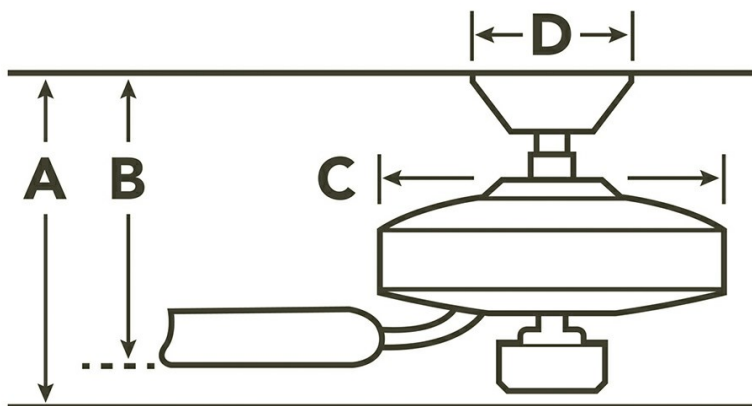

Dimensions

Downrod	A	B	C	D
1.00 OD X 4.00	16.50	10.50	12.25	5.95
1.00 OD X 12.00	22.50	16.50	12.25	5.95

Available Finishes

Finish	Fixture	Glass	Blade 1	Blade 2

Kichler
7711 East Pleasant Valley Road
Cleveland, Ohio 44131-8010
Toll free: 866.558.5706 or kichler.com

Notes:
1) Information provided is subject to change without notice. All values are design or typical values when measured under laboratory conditions.
2) Incandescent Equivalent: The incandescent equivalent as presented is an approximate number and is for reference only.

KICHLER.